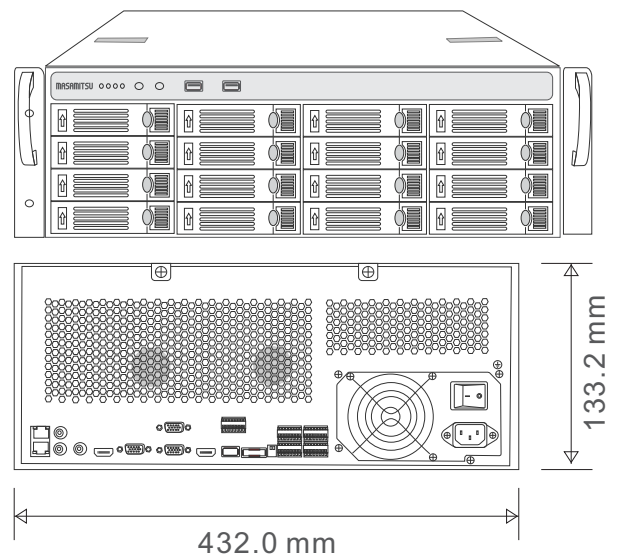

DIMENSIONS

The above mentioned technical drawings are for reference only.

Masamitsu Technologies may, at any time and without notice, make changes or improvements to the products and services offered and/or cease producing or commercializing them. The Masamitsu logo and trademark are properties of Masamitsu Technologies.

Authorised Dealer / Representative.

MASAMITSU
SECURITY TECHNOLOGY OF JAPAN

<http://www.masamitsutech.net>

MASAMITSU V4 APP

Print V2.7 2K19